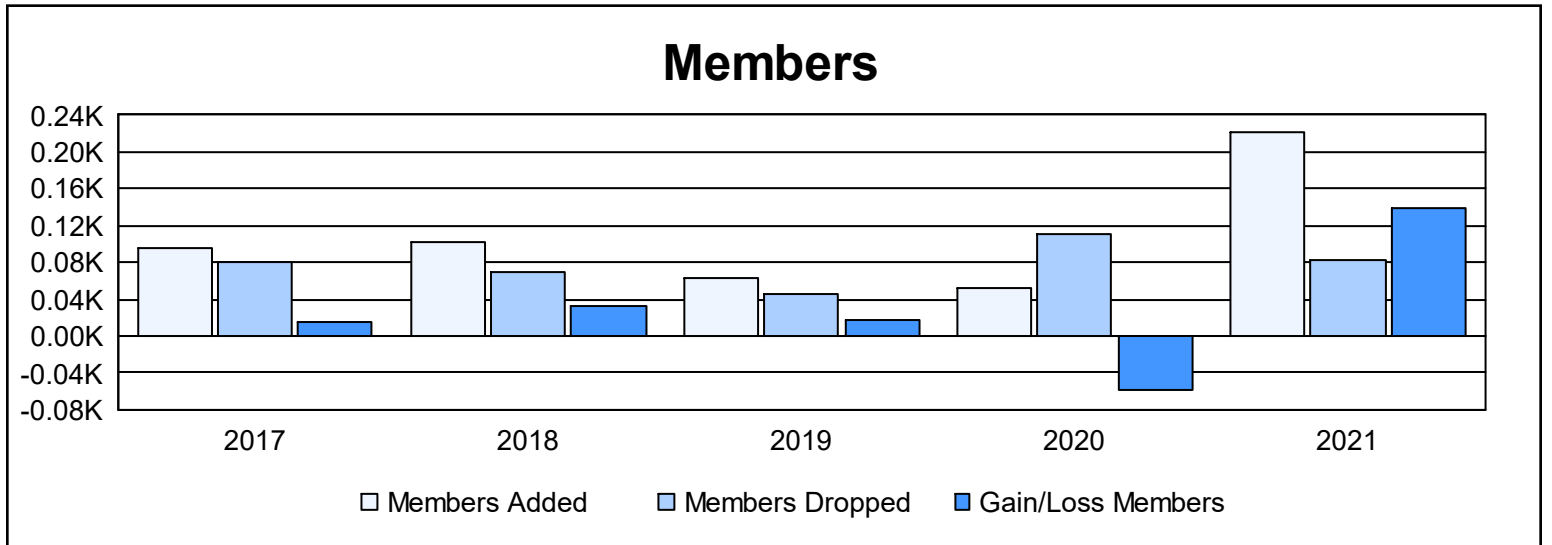

Year	New Clubs	Dropped Clubs	Gain/ Loss Clubs	New Members	Charter Members	Reinstate Members	Transfer Members	Total Member Added	Total Members Dropped	Gain/ Loss Members
2016-2017	0	2	-2	82	2	0	11	95	80	15
2017-2018	1	0	1	67	30	2	3	102	69	33
2018-2019	1	0	1	41	20	3	0	64	46	18
2019-2020	0	0	0	46	0	2	3	51	110	-59
2020-2021	1	2	-1	189	28	2	3	222	82	140
Average	1	1	0	85	16	2	4	107	77	29

Membership Composition June 2021 Cumulative

Gender Composition June 2021 Cumulative