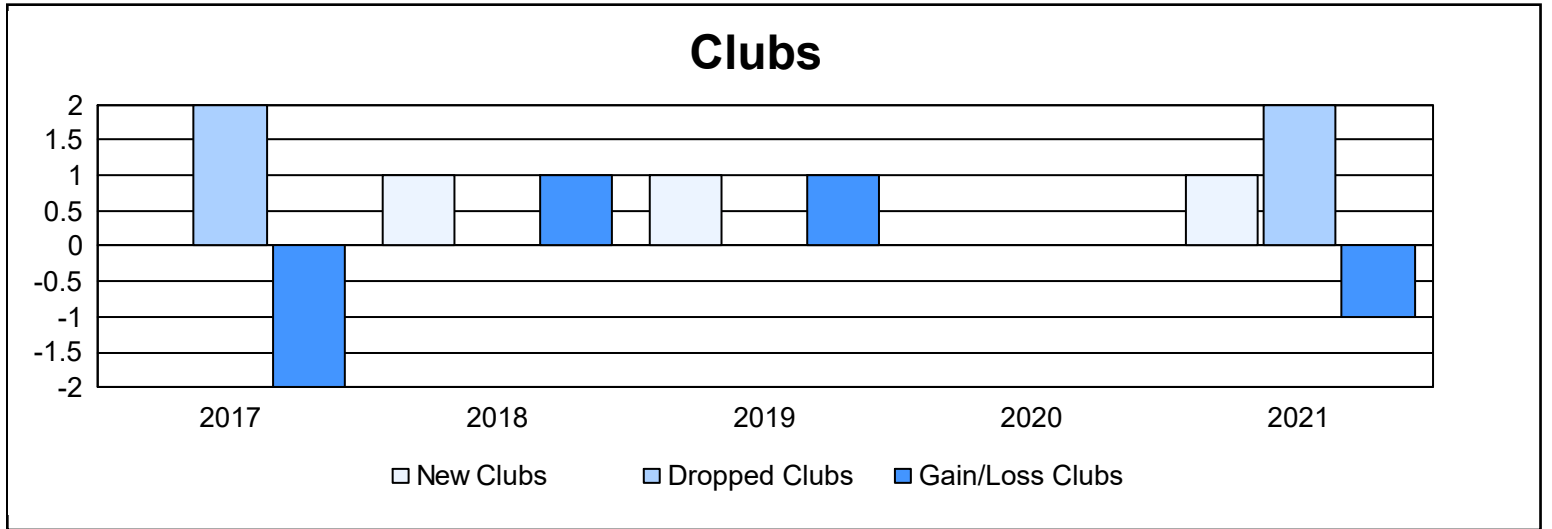

Year	New Clubs	Dropped Clubs	Gain/ Loss Clubs	New Members	Charter Members	Reinstate Members	Transfer Members	Total Member Added	Total Members Dropped	Gain/ Loss Members
2016-2017	0	2	-2	82	2	0	11	95	80	15
2017-2018	1	0	1	67	30	2	3	102	69	33
2018-2019	1	0	1	41	20	3	0	64	46	18
2019-2020	0	0	0	46	0	2	3	51	110	-59
2020-2021	1	2	-1	189	28	2	3	222	82	140
Average	1	1	0	85	16	2	4	107	77	29

Membership Composition June 2021 Cumulative

Gender Composition June 2021 Cumulative